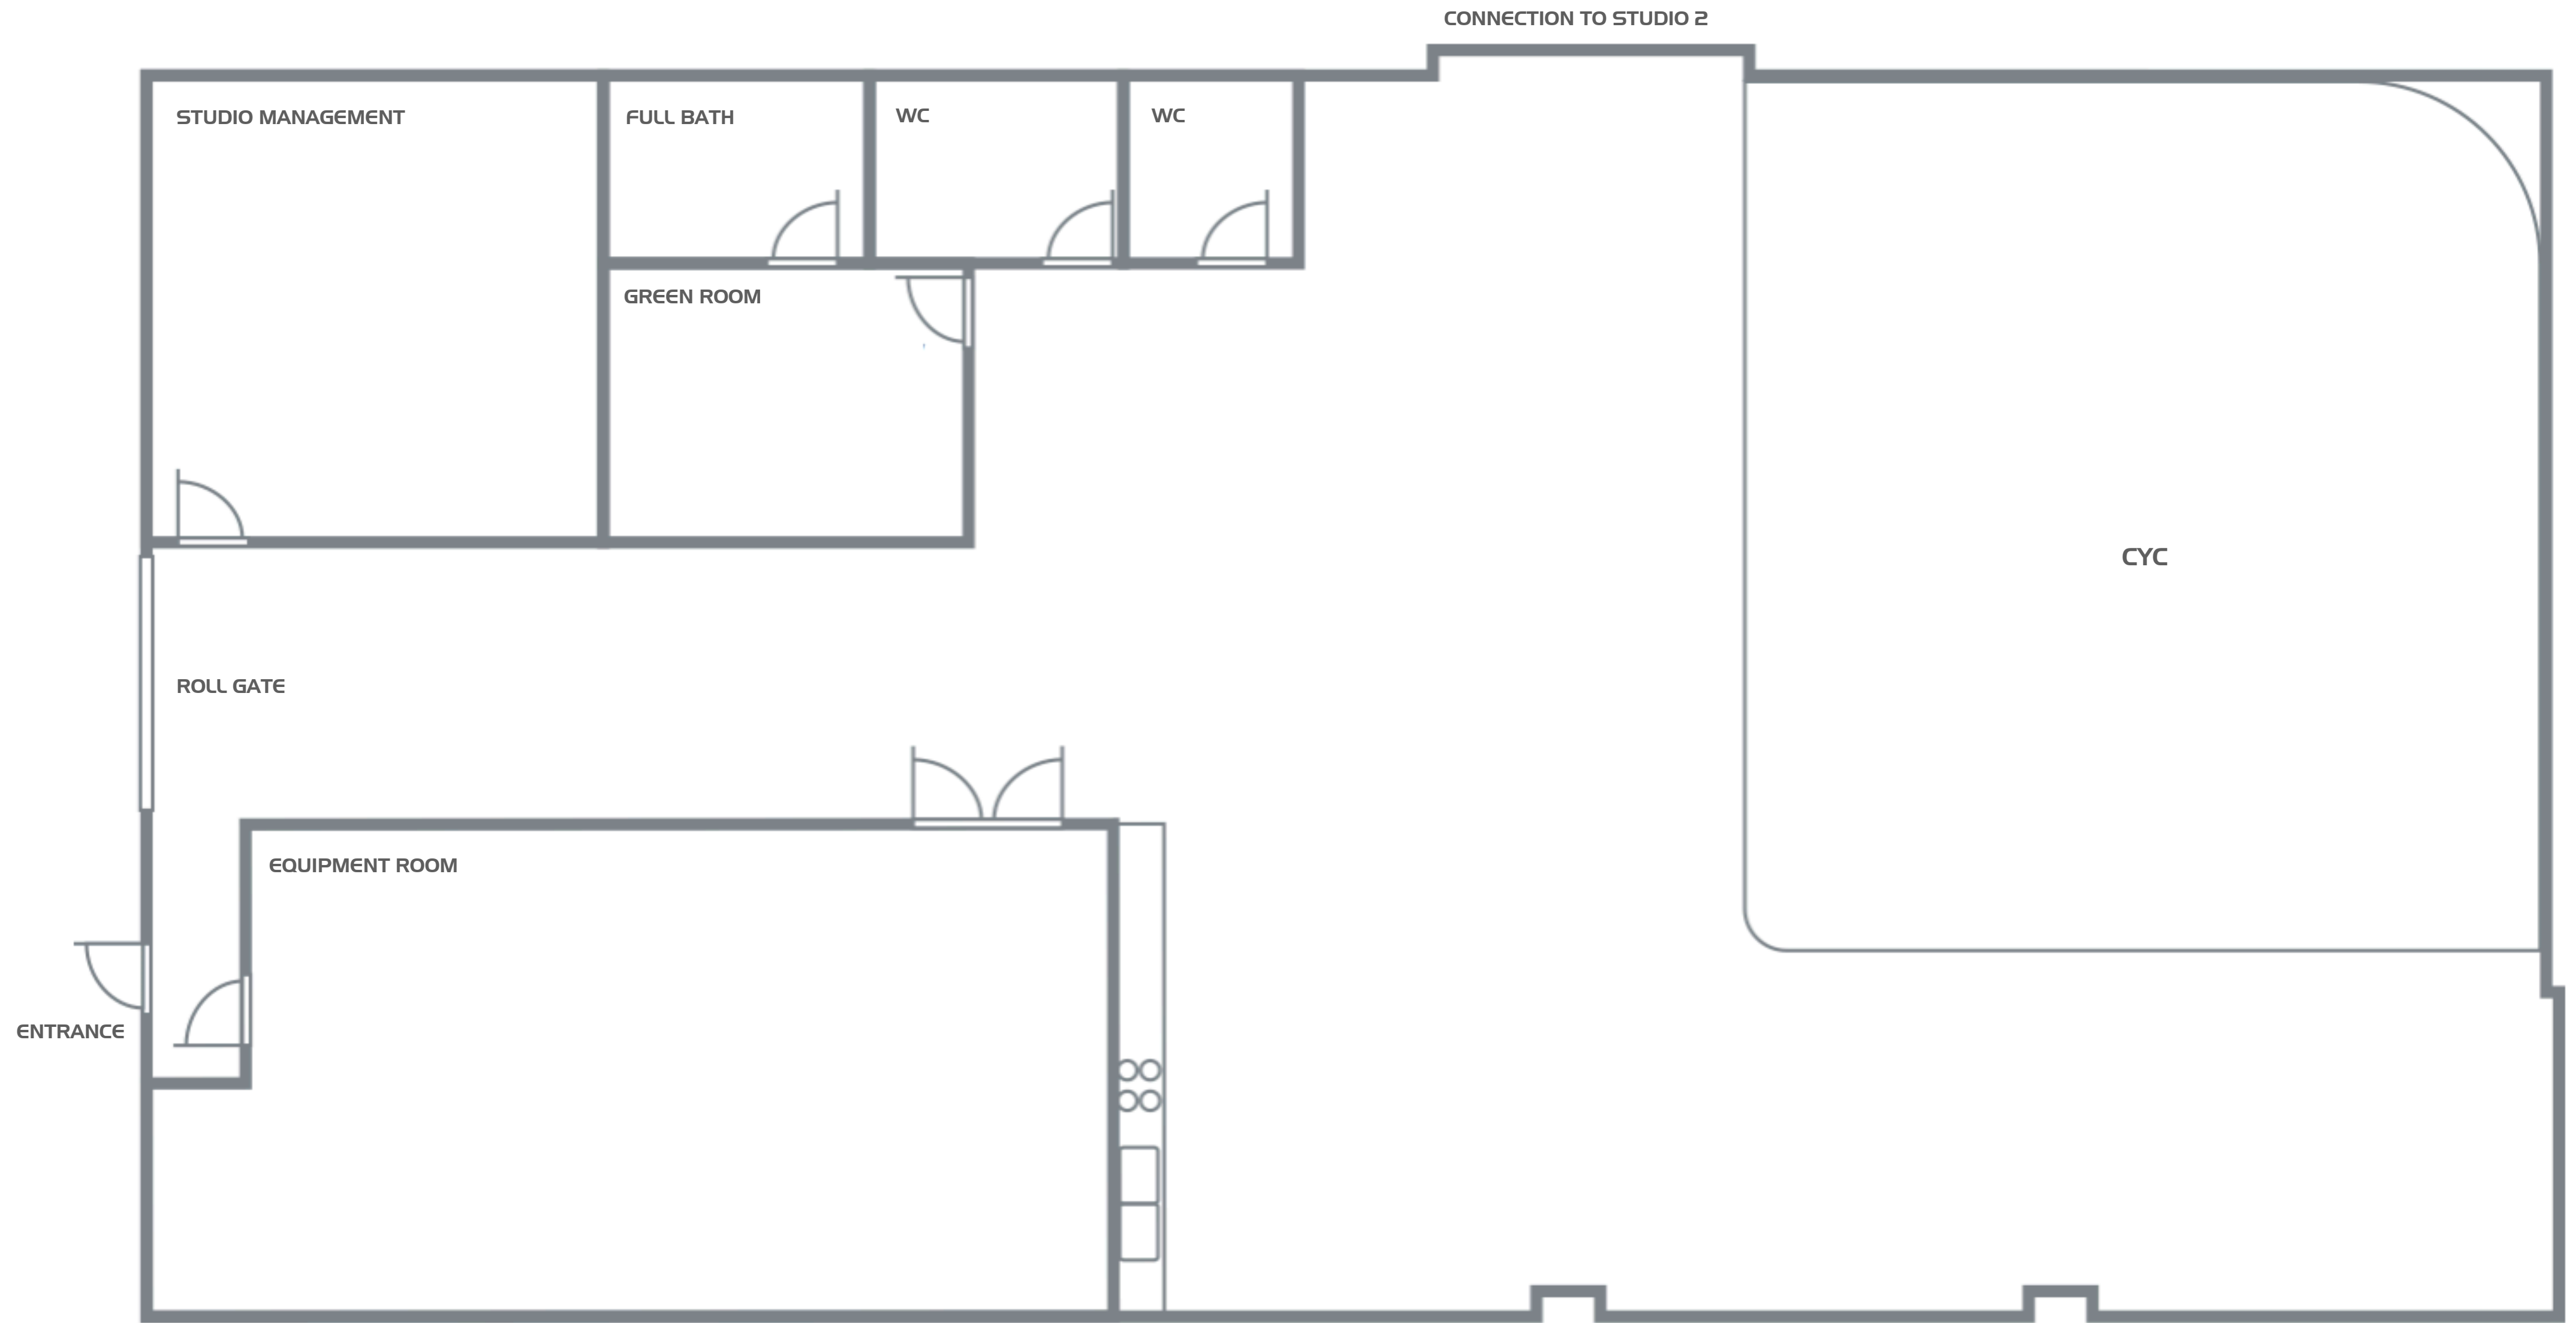

14.5' high ceiling (13' within cyc)

35' x 32' corner cove, top return Cyclorama

200 amp x 3 phase power

10' x 12' rolling gate

FEATURES

In-house equipment room

Drive-in access

Exposed brick walls

Concrete floors

1 full bath & 2 WC

Partial kitchen

Private greenroom; AV system &

Playstation

2 mobile hair/makeup stations

Built-in sound system

Dedicated wifi

DAYLIGHT 5 skylight windows ● WALLS exposed brick ● FLOOR cement ● POWER 200 amp x 3 phase power